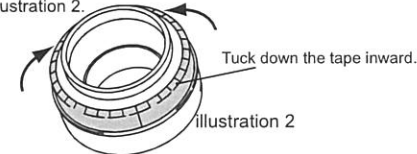

Aluminum Shim Tape for Press Fit BB

(with adhesive back)

The aluminum shim tape is for Sugino press fit BB Series, which is used to compensate for gaps between the BB and frame by wrapping it around the BB cup and secure the BB.

2 x Grey (thin)

2 x Black (thick)

CAUTION

- Please don't apply the shim tape on the sealed bearing.
- Please don't use the shim tape to seal cracks on the frame.

How to use

1. Before apply the shim tape, remove the oil, dust and liquid from the press fitting surface of the BB cup.
2. Apply the shim tape tightly around the press fitting surface.(illustration 1)

* Please apply the tape in a single layer and cut the excess tape.

3. Tuck down the edge of the tape inward as shown in the illustration 2.

4. Make sure that the tape is attached firmly on the cup, and then press fit the BB in a method specified by each frame maker.