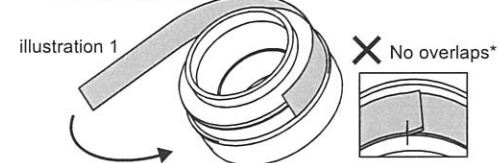

Aluminum Shim Tape for Press Fit BB

(with adhesive back)

The aluminum shim tape is for Sugino press fit BB Series, which is used to compensate for gaps between the BB and frame by wrapping it around the BB cup and secure the BB.

2 x Grey (thin)

2 x Black (thick)

CAUTION

- Please don't apply the shim tape on the sealed bearing.
- Please don't use the shim tape to seal cracks on the frame.

How to use

1. Before apply the shim tape, remove the oil, dust and liquid from the press fitting surface of the BB cup.
2. Apply the shim tape tightly around the press fitting surface.(illustration 1)

* Please apply the tape in a single layer and cut the excess tape.

3. Tuck down the edge of the tape inward as shown in the illustration 2.

4. Make sure that the tape is attached firmly on the cup, and then press fit the BB in a method specified by each frame maker.