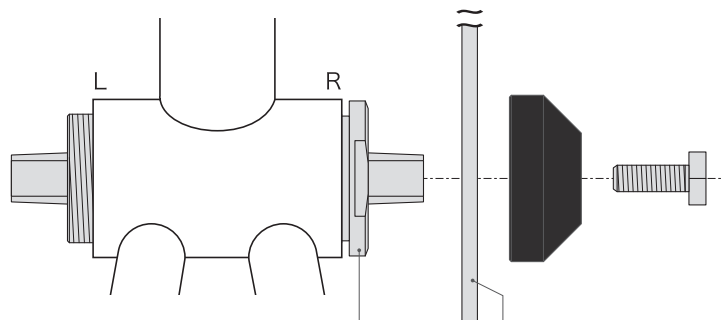

# TL-BBSG75 Guide ring

The dedicated tool to install Sugino 75 series bottom bracket "BB-SG75". Hold a spanner in place so you can install the BB safely and reliably without worrying about it slipping off the cup.